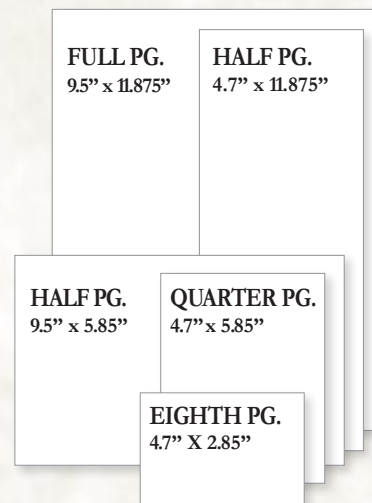

### Mechanical Requirements

Page width: 9.5 inches  
 Page height: 11.875 inches

### Column Widths (4-COLUMN PAGE)

1 column: 2.3 inches  
 2 column: 4.7 inches  
 3 columns: 7.1 inches  
 4 columns: 9.5 inches

FOR INSERT RATES CONTACT THE ADVERTISING DEPARTMENT.

All rates quoted net • Format colors CMYK • Minimum resolution 300 dpi  
 Printing Process: Offset Screen 85 line • PC format ONLY (PDF or JPEG)  
 4-color surcharge: quarter page ad - \$50 • half page ad - \$100 • full page ad - \$200

### Marketplace Directory

3 insertion.....\$40.00 per block  
 6 insertions.....\$35.00 per block  
 12 insertions.....\$30.00 per block

Monthly directory - last issue of each month  
 Block size is 3 x 1.75 inches

# Ad Sizes & Rates (open)

**FULL PAGE**  
9.5 x 11.875 inches

**\$ 1187.50**

**HALF PAGE**  
4.67 x 11.875 inches

**\$ 593.75**

**HALF PAGE**  
9.5 x 5.85 inches

**\$ 585.00**

**QUARTER PAGE**  
4.67 x 5.85 inches