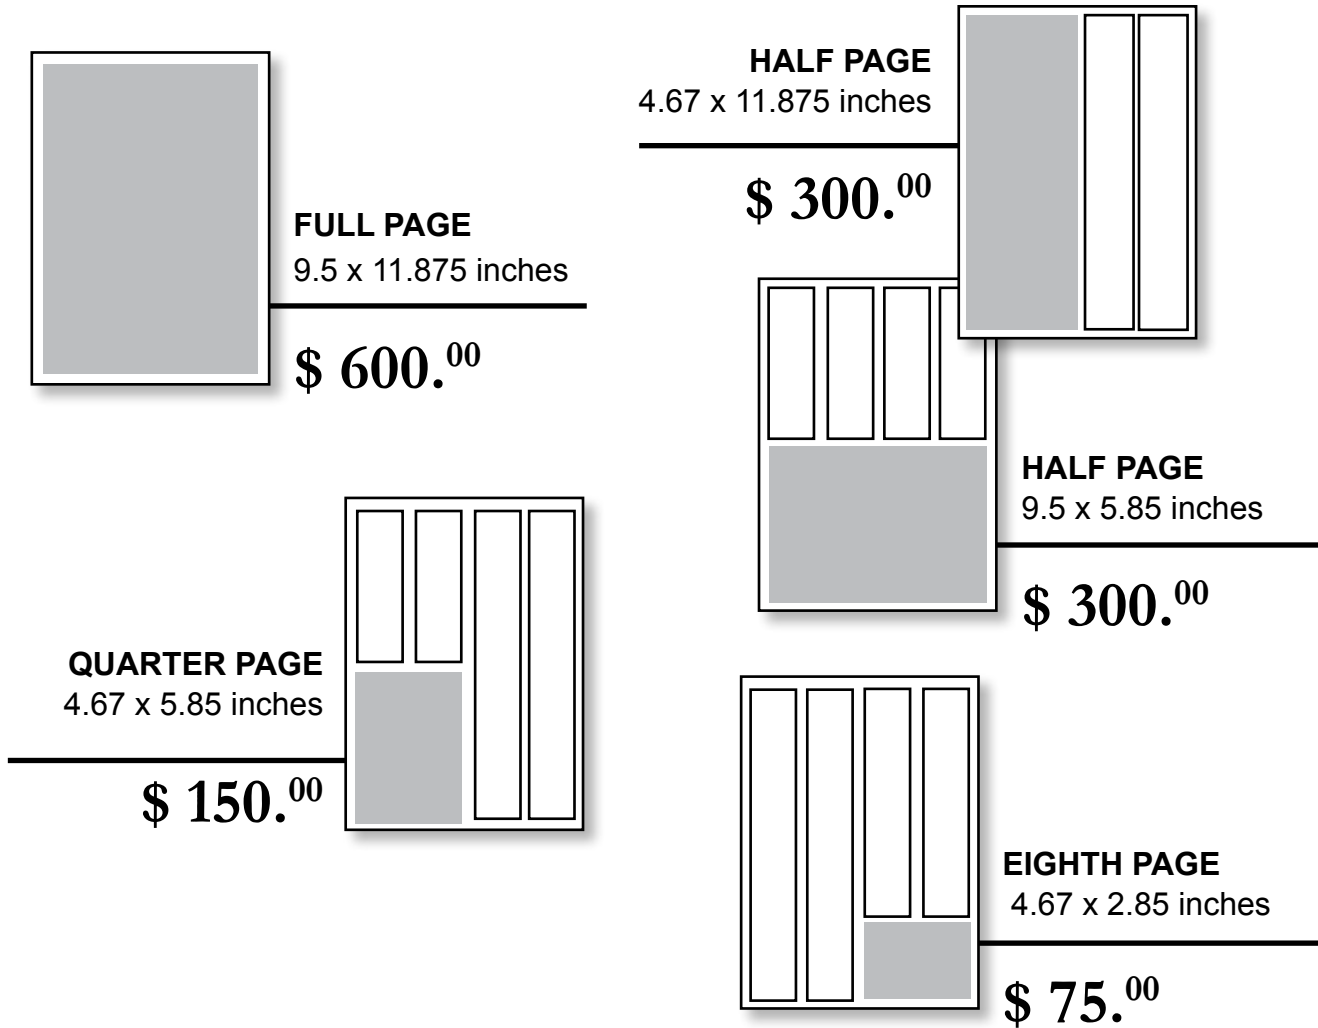

Ad Sizes & Rates

ALL ADVERTISING RUNS FULL COLOR - NO ADDITIONAL COST

ASK FOR NAN KUBIAN

Phone: (732) 562-1990 ext. 1410

Fax: (732) 562-0969

e-mail: nkubian@diometuchen.org

EL MANANTIAL
c/o The Catholic Spirit, P.O. Box 191, METUCHEN, NJ 08840